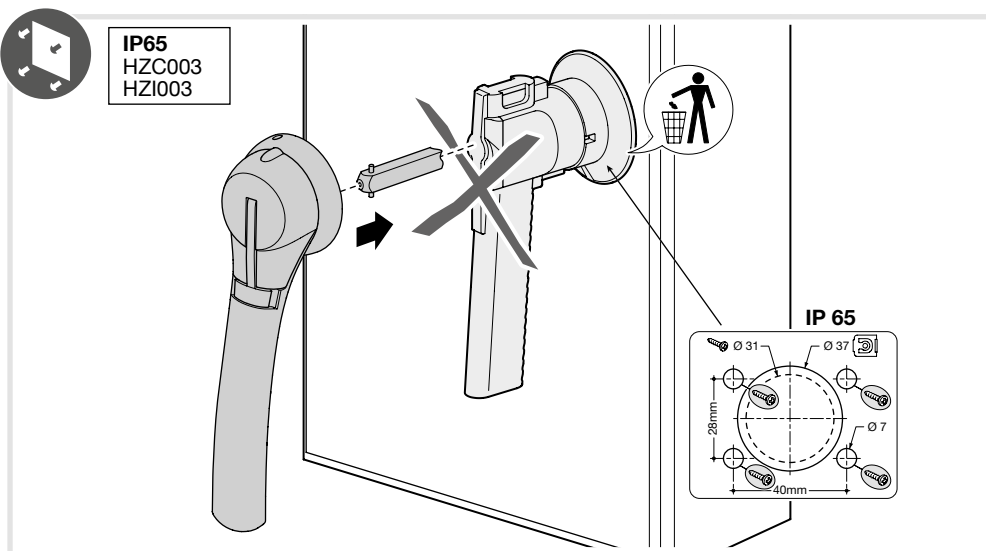

HZC001, HZC061, HZC002, HZC062, HZC003, HZI001, HZI002, HZI003, HZI004