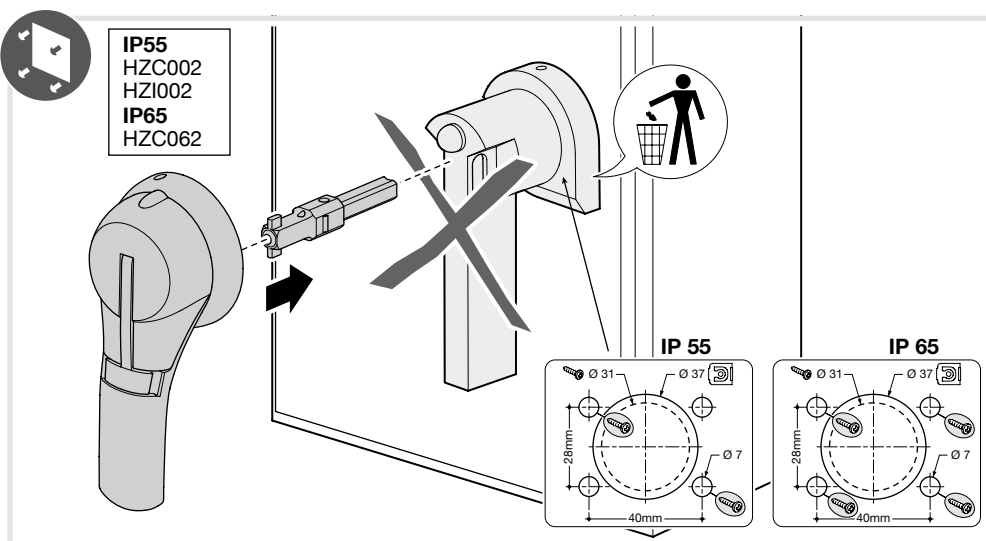

HZC001, HZC061, HZC002, HZC062, HZC003, HZI001, HZI002, HZI003, HZI004