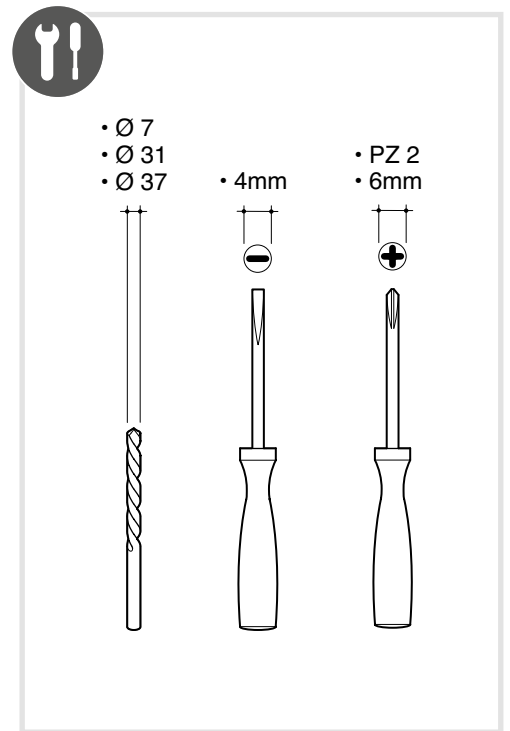

HZC001, HZC061, HZC002, HZC062, HZC003, HZI001, HZI002, HZI003, HZI004