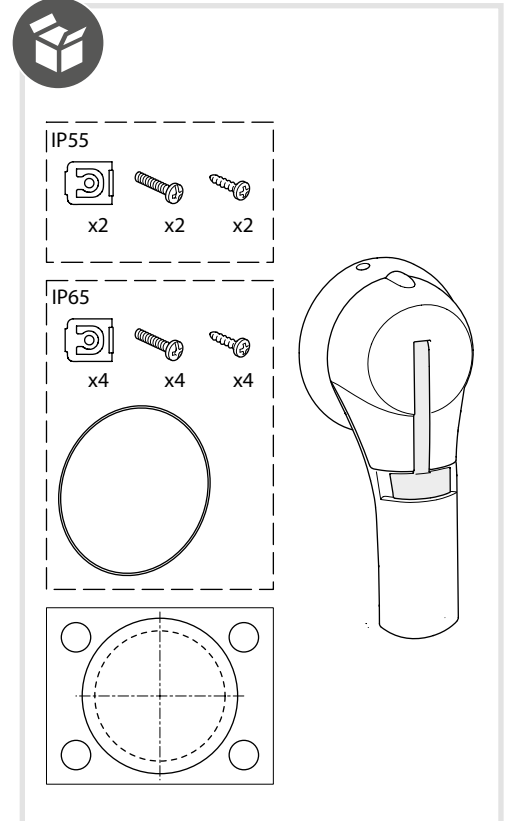

HZC001, HZC061, HZC002, HZC062, HZC003, HZI001, HZI002, HZI003, HZI004