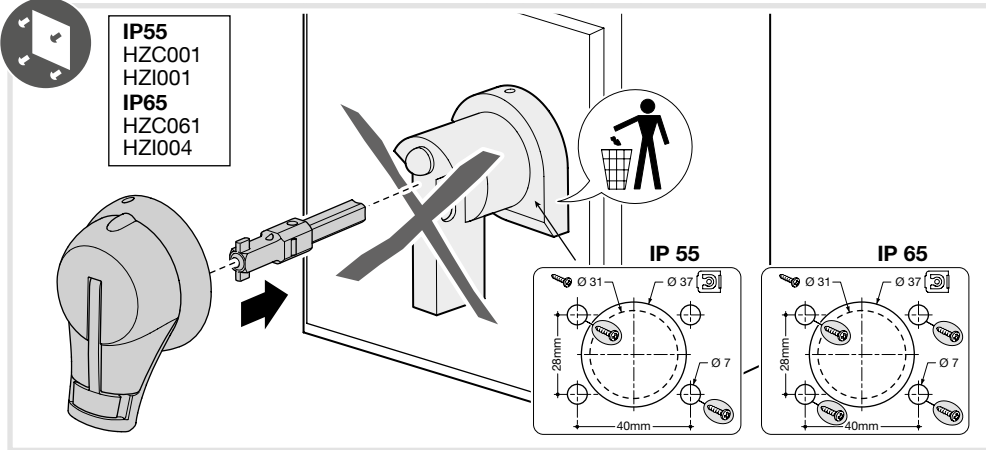

HZC001, HZC061, HZC002, HZC062, HZC003, HZI001, HZI002, HZI003, HZI004